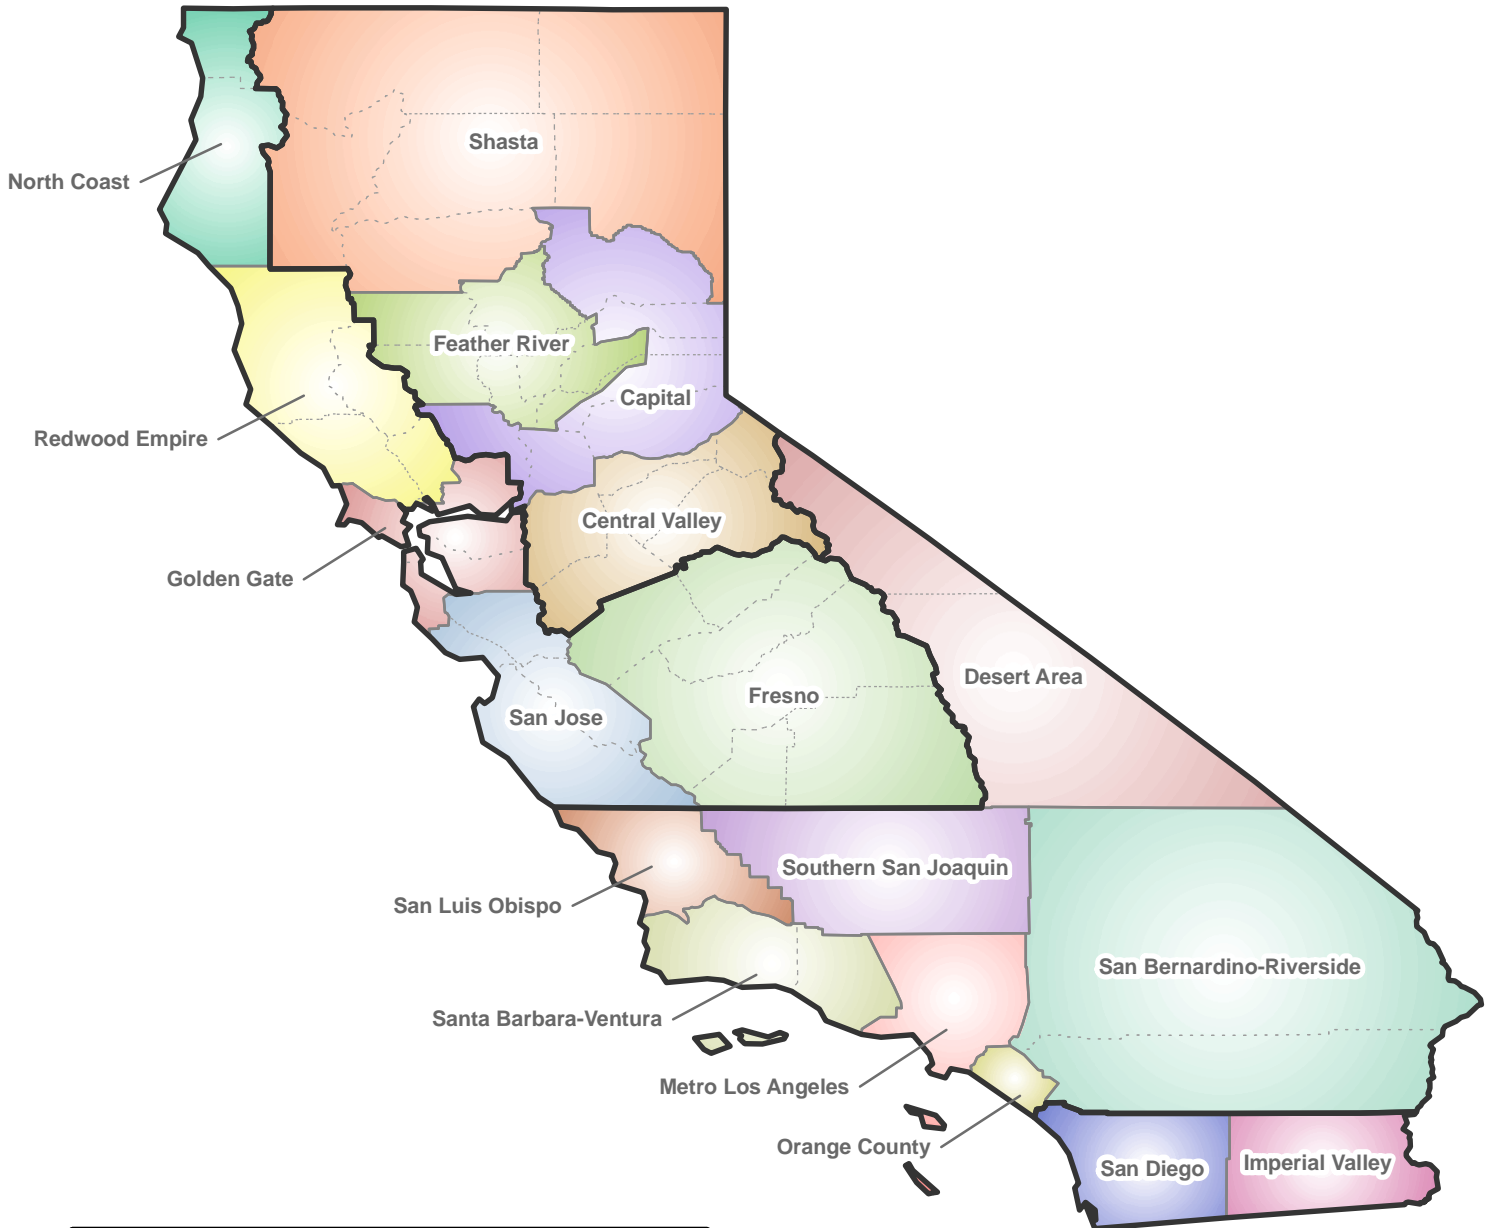

# ASCE Region 9 Sections and Branches

**Legend**

Section Boundaries	Fresno	San Diego
Branch Boundaries	Golden Gate	San Jose
County Boundaries	Imperial Valley	San Luis Obispo
<b>Branches</b>	Metro Los Angeles	Santa Barbara-Ventura
Capital	North Coast	Shasta
Central Valley	Orange County	Southern San Joaquin
Desert Area	Redwood Empire	
Feather River	San Bernardino-Riverside	